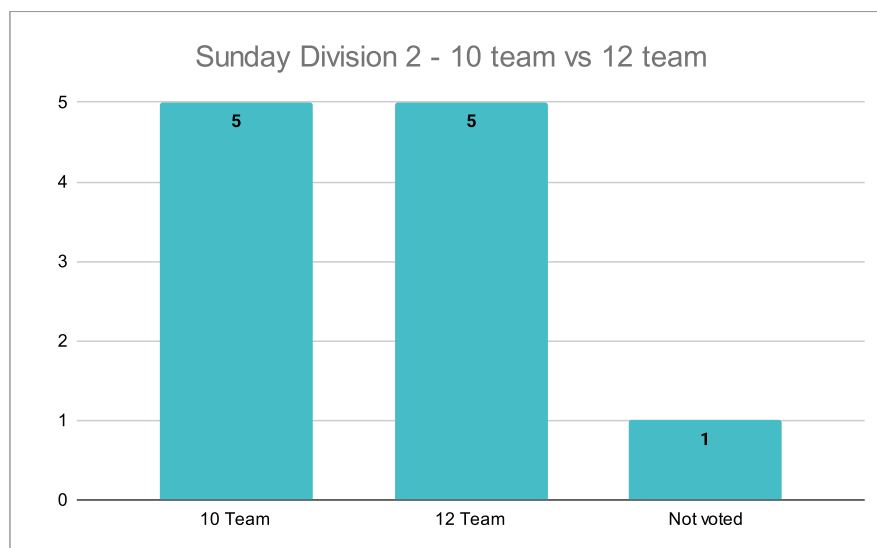

Sunday Div 2	10 team	12 Team	Not voted
1	Alberbury 3	1	0	
2	Bomere Heath 3	1	0	
3	Broseley 2	0	1	
4	Chelmarsh 2	1	0	
5	Cound 3	0	1	
6	Frankwell 3	0	1	
7	Lilleshall 4	0	1	
8	Oswestry 3			1
9	Shifnal 4	0	1	
10	Wem 3	1	0	
11	Whitchurch 3	1	0	

Totals	10 Team	12 Team	Not voted
	10 Team	5	
	12 Team	5	
	Not voted	1