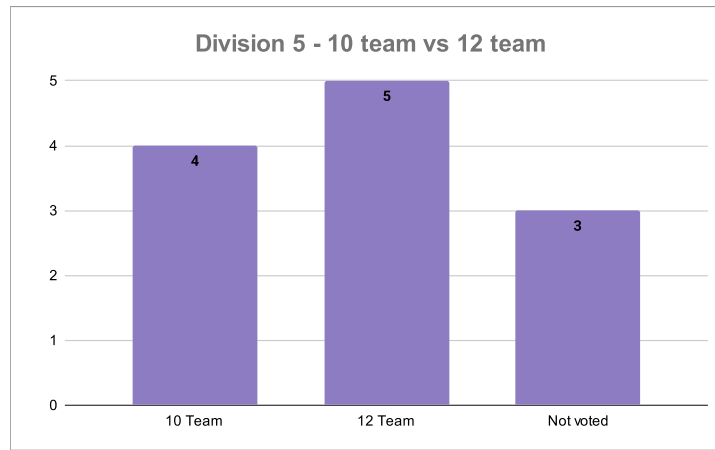

Div 5	10 team	12 Team	Not voted
1	Allscott Heath 2	0	1	
2	Bishops Castle 1	1	0	
3	Column 2			1
4	Frankwell 2	1	0	
5	Hodnet 1	1	0	
6	Knockin 2	0	1	
7	Lilleshall 2	0	1	
8	Madeley 2	0	1	
9	Much Wenlock 1	0	1	
10	Oswestry 2			1
11	Shrewsbury 3			1
12	Wroxeter 2	1	0	
Totals		10 Team	4	
		12 Team	5	
		Not voted	3