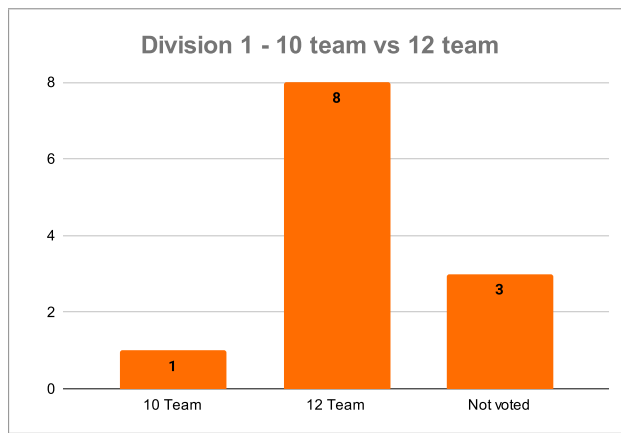

10 team	42
12 team	76
Abstain	2
Not voted	12
10 Team %	35.00
12 Team %	63.33
Abstain	1.66666667

	10 Team	12 Team	Abstain
Totals	42	76	2
Percentage of Teams	35	63.33333333	1.66666667

	Premier	10 team	12 Team	Not Voted
1	Allscott Heath 1	0	1	
2	Bridgnorth 1	0	1	
3	Ludlow 1	0	1	
4	Madeley 1	0	1	
5	Newtown 1	0	1	
6	Quatt 1	0	1	
7	Sentinel 1	0	1	
8	Shelton 1	0	1	
9	St Georges 1	0	1	
10	Wellington 1	0	1	
11	Wem 1	0	1	
12	Whitchurch 1	0	1	
Totals		10 Team	0	
		12 Team	12	
		Not Voted	0	