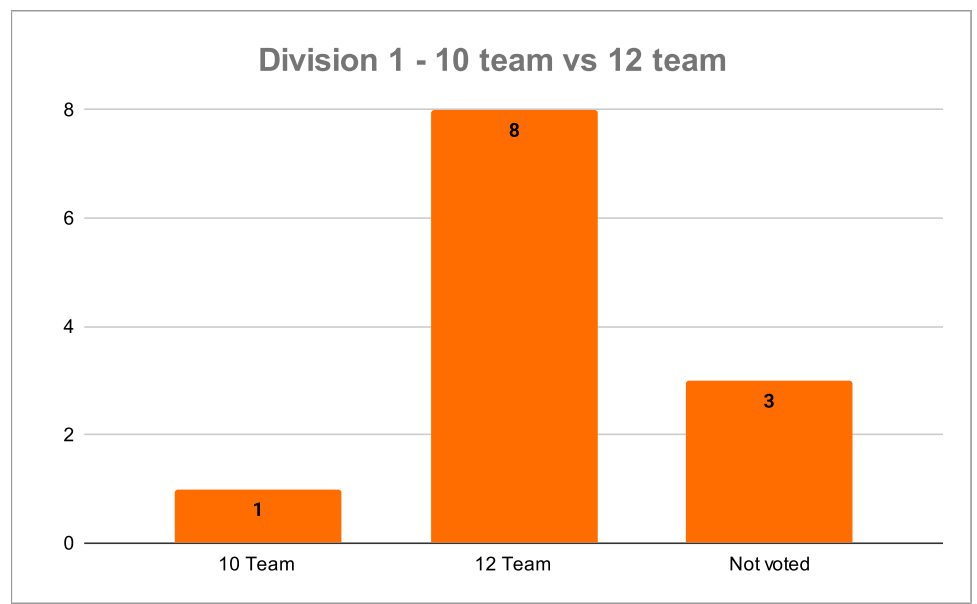

Div 1	10 team	12 Team	Not Voted
1	Bomere Heath 1	1	0	
2	Broseley 1	0	1	
3	Chirk 1	0	1	
4	Cound 1	0	1	
5	Frankton 1	0	1	
6	Newport 1	0	1	
7	Oswestry 1			1
8	Quatt 2		1	
9	Shifnal 2		1	
10	Shrewsbury 2			1
11	Wellington 2	0	1	
12	Worfield 2			1
Totals		10 Team	1	
		12 Team	8	
		Not voted	3