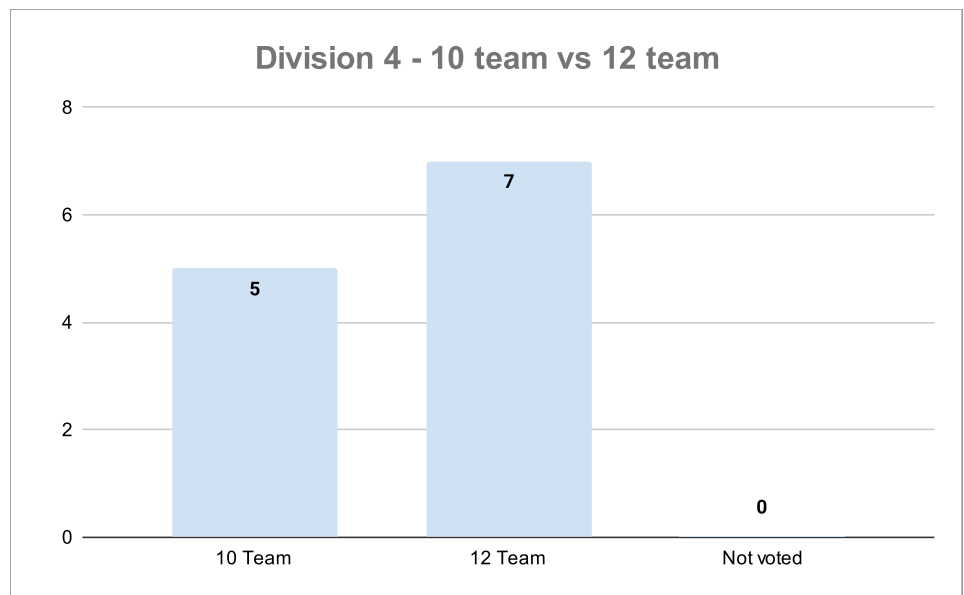

Div 4	10 team	12 Team	Not voted
1	Bomere Heath 2	1	0	
2	Condover 1	0	1	
3	Cound 2	0	1	
4	Frankton 2	0	1	
5	Harpers 1	0	1	
6	Iscoyd 1	0	1	
7	Llanidloes 1	1	0	
8	Newport 2	0	1	
9	Newtown 2	0	1	
10	Pontesbury 1	1	0	
11	Priorslee 1	1	0	
12	Shifnal 3	1	0	
	Totals	10 Team	5	
		12 Team	7	
		Not voted	0