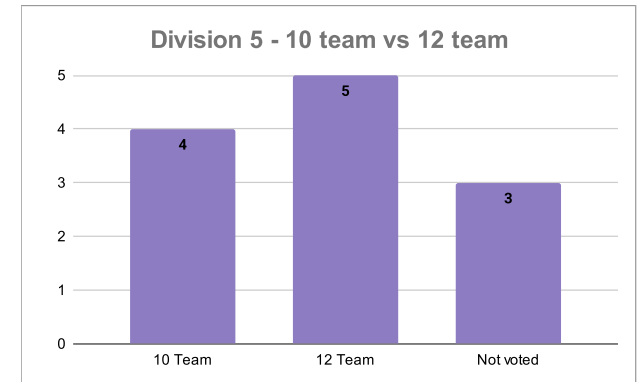

10 team	42
12 team	76
Abstain	2
Not voted	12
10 Team %	35.00
12 Team %	63.33
Abstain	1.66666667

	10 Team	12 Team	Abstain
Totals	42	76	2
Percentage of Teams	35	63.33333333	1.66666667

	Premier	10 team	12 Team	Not Voted
1	Allscott Heath 1	0	1	
2	Bridgnorth 1	0	1	
3	Ludlow 1	0	1	
4	Madeley 1	0	1	
5	Newtown 1	0	1	
6	Quatt 1	0	1	
7	Sentinel 1	0	1	
8	Shelton 1	0	1	
9	St Georges 1	0	1	
10	Wellington 1	0	1	
11	Wem 1	0	1	
12	Whitchurch 1	0	1	
Totals		10 Team	0	
		12 Team	12	
		Not Voted	0	