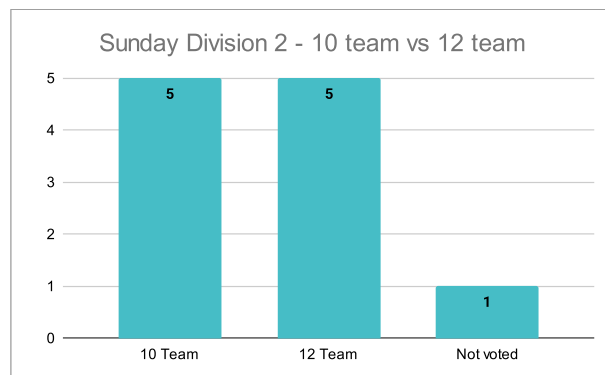

10 team	42
12 team	76
Abstain	2
Not voted	12
10 Team %	35.00
12 Team %	63.33
Abstain	1.66666667

	10 Team	12 Team	Abstain
Totals	42	76	2
Percentage of Teams	35	63.33333333	1.66666667

	Premier	10 team	12 Team	Not Voted
1	Allscott Heath 1	0	1	
2	Bridgnorth 1	0	1	
3	Ludlow 1	0	1	
4	Madeley 1	0	1	
5	Newtown 1	0	1	
6	Quatt 1	0	1	
7	Sentinel 1	0	1	
8	Shelton 1	0	1	
9	St Georges 1	0	1	
10	Wellington 1	0	1	
11	Wem 1	0	1	
12	Whitchurch 1	0	1	
Totals		10 Team	0	
		12 Team	12	
		Not Voted	0	