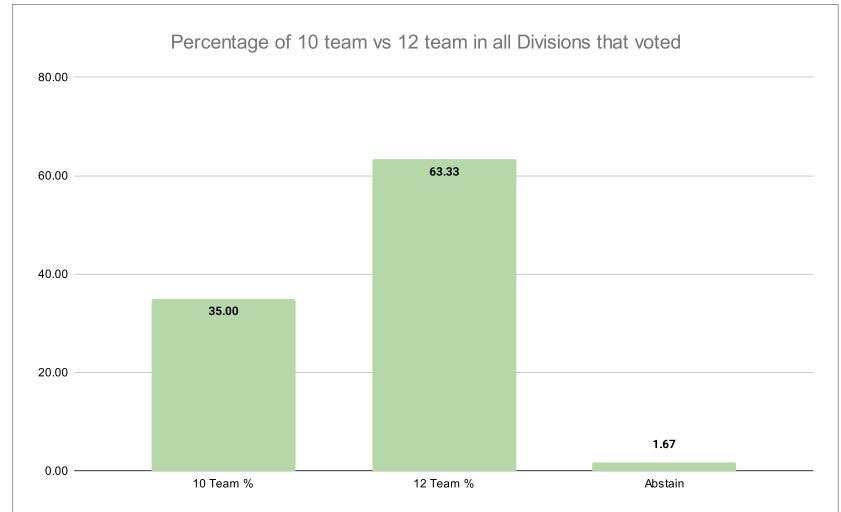

10 team	42
12 team	76
Abstain	2
Not voted	12
10 Team %	35.00
12 Team %	63.33
Abstain	1.66666667

	10 Team	12 Team	Abstain
Totals	42	76	2
Percentage of Teams	35	63.33333333	1.66666667

	Premier	10 team	12 Team	Not Voted
1	Allscott Heath 1	0	1	
2	Bridgnorth 1	0	1	
3	Ludlow 1	0	1	
4	Madeley 1	0	1	
5	Newtown 1	0	1	
6	Quatt 1	0	1	
7	Sentinel 1	0	1	
8	Shelton 1	0	1	
9	St Georges 1	0	1	
10	Wellington 1	0	1	
11	Wem 1	0	1	
12	Whitchurch 1	0	1	
Totals		10 Team	0	
		12 Team	12	
		Not Voted	0	