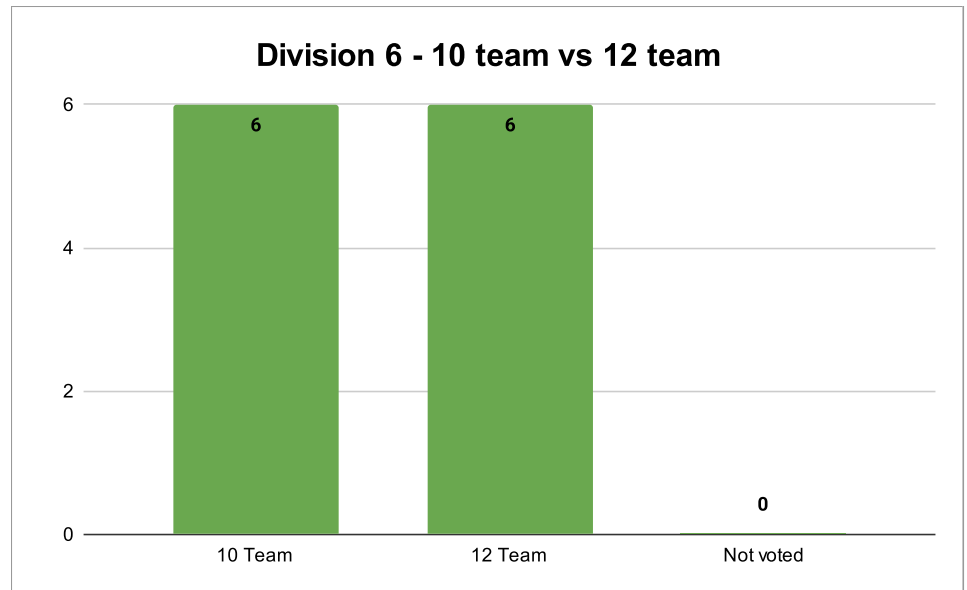

Div 6	10 team	12 Team	Not voted
1	Acton Reynald 1	1	0	
2	Alberbury 2	1	0	
3	Cae Glas 1	0	1	
4	Calverhall 1	1	0	
5	Coton Hall 1	1	0	
6	Ellesmere 2	1	0	
7	Forton 2	0	1	
8	Montgomery 2	0	1	
9	St Georges 3	0	1	
10	Wellington 4	0	1	
11	Welshpool 2	1	0	
12	Willey 2	0	1	
Totals		10 Team	6	
		12 Team	6	
		Not voted	0