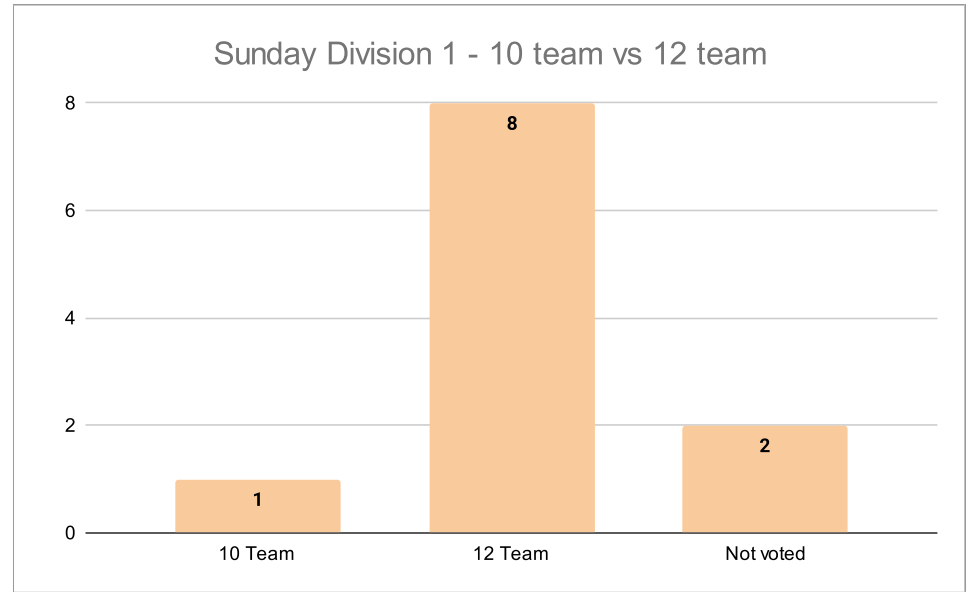

Sunday Div 1		10 team	12 Team	Not voted
1	Church Aston 2	0	1	
2	Harpers 2	0	1	
3	Knockin 3	0	1	
4	Madeley 3	0	1	
5	Newport 3	0	1	
6	Priorslee 2	1	0	
7	Shelton 3	0	1	
8	Shrewsbury 4			1
9	St Georges 4	0	1	
10	Wellington 5	0	1	
11	Worfield 3			1
Totals		10 Team	1	
		12 Team	8	
		Not voted	2