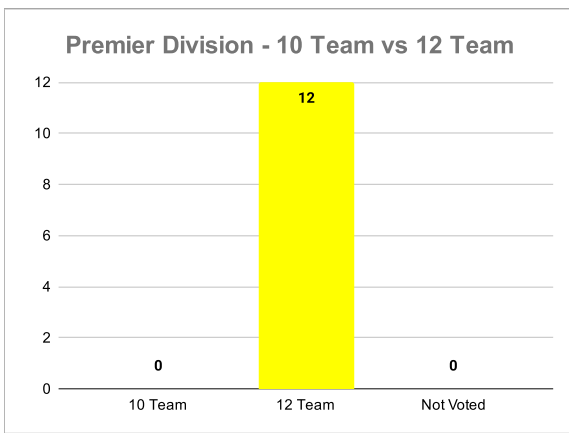

10 team	42
12 team	76
Abstain	2
Not voted	12
10 Team %	35.00
12 Team %	63.33
Abstain	1.66666667

	10 Team	12 Team	Abstain
Totals	42	76	2
Percentage of Teams	35	63.33333333	1.66666667

	Premier	10 team	12 Team	Not Voted
1	Allscott Heath 1	0	1	
2	Bridgnorth 1	0	1	
3	Ludlow 1	0	1	
4	Madeley 1	0	1	
5	Newtown 1	0	1	
6	Quatt 1	0	1	
7	Sentinel 1	0	1	
8	Shelton 1	0	1	
9	St Georges 1	0	1	
10	Wellington 1	0	1	
11	Wem 1	0	1	
12	Whitchurch 1	0	1	
Totals		10 Team	0	
		12 Team	12	
		Not Voted	0	