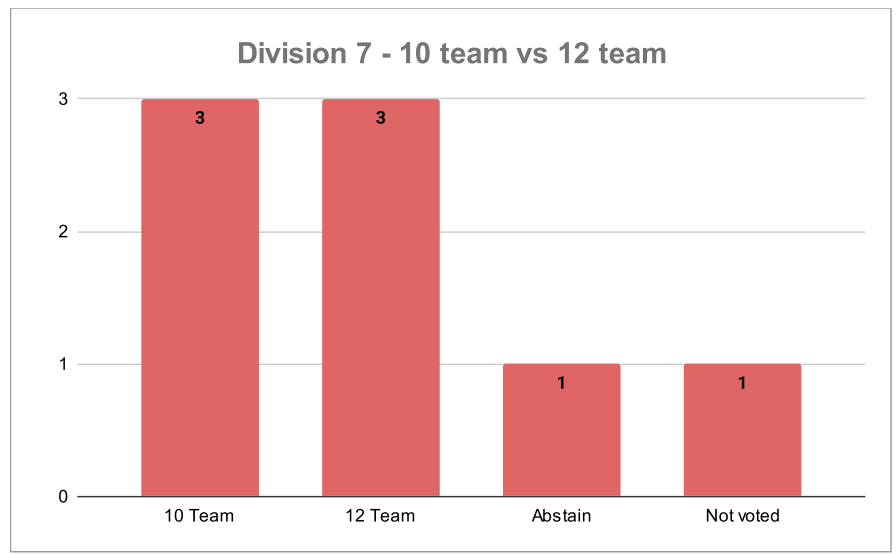

Div 7	10 team	12 Team	Abstain	Not voted
1	Albrighton 2	0	0	1	
2	Chirk 2	0	1		
3	Conover 2	0	1		
4	Guisfield 2	0	1		
5	Harcourt 1	1	0		
6	Ludlow 3	1	0		
7	Quatt 3	1	0		
8	Whittington 1				1
Totals		10 Team	3		
		12 Team	3		
		Abstain	1		
		Not voted	1