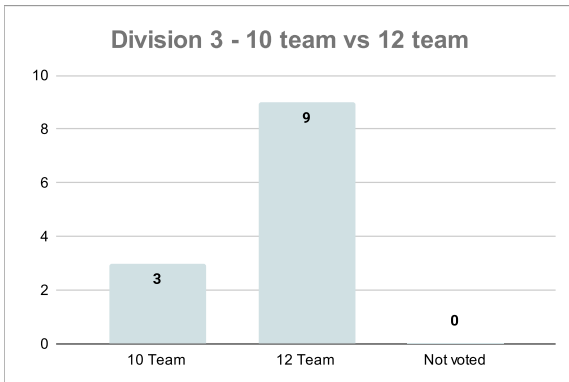

10 team	42
12 team	76
Abstain	2
Not voted	12
10 Team %	35.00
12 Team %	63.33
Abstain	1.66666667

	10 Team	12 Team	Abstain
Totals	42	76	2
Percentage of Teams	35	63.33333333	1.66666667

	Premier	10 team	12 Team	Not Voted
1	Allscott Heath 1	0	1	
2	Bridgnorth 1	0	1	
3	Ludlow 1	0	1	
4	Madeley 1	0	1	
5	Newtown 1	0	1	
6	Quatt 1	0	1	
7	Sentinel 1	0	1	
8	Shelton 1	0	1	
9	St Georges 1	0	1	
10	Wellington 1	0	1	
11	Wem 1	0	1	
12	Whitchurch 1	0	1	
Totals		10 Team	0	
		12 Team	12	
		Not Voted	0	