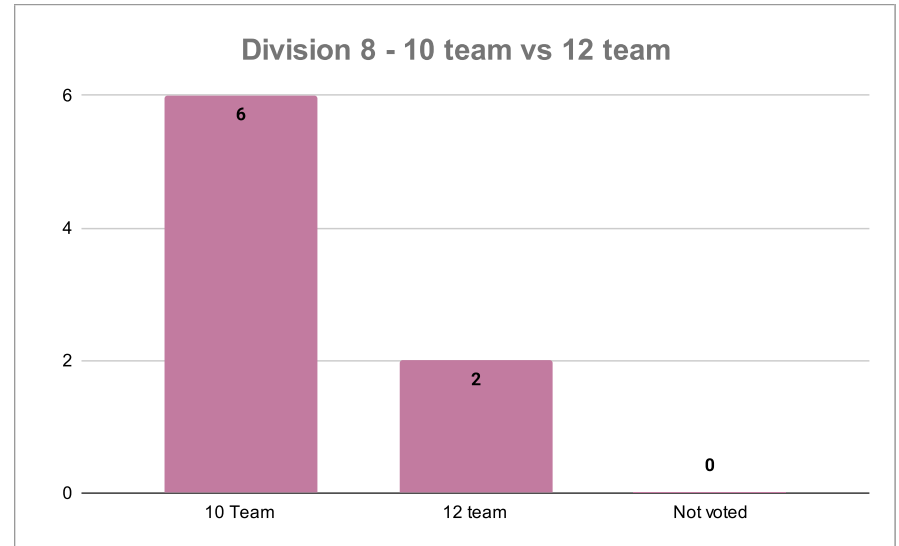

Div 8	10 team	12 Team	Abstain
1	Cae Glas 2	0	1	
2	Chelmarsh 1	1	0	
3	Corvedale 1	1	0	
4	Lilleshall 3	0	1	
5	Pontesbury 2	1	0	
6	Quatt 4	1	0	
7	Quayside 1	1	0	
8	Sentinel 3	1	0	
Totals		10 Team	6	
		12 team	2	
		Not voted	0