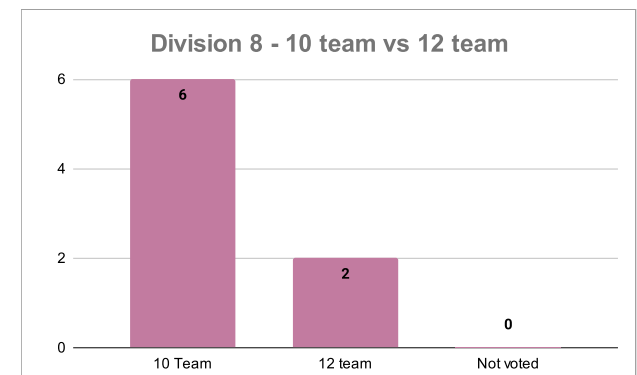

10 team	42
12 team	76
Abstain	2
Not voted	12
10 Team %	35.00
12 Team %	63.33
Abstain	1.66666667

	10 Team	12 Team	Abstain
Totals	42	76	2
Percentage of Teams	35	63.33333333	1.66666667

	Premier	10 team	12 Team	Not Voted
1	Allscott Heath 1	0	1	
2	Bridgnorth 1	0	1	
3	Ludlow 1	0	1	
4	Madeley 1	0	1	
5	Newtown 1	0	1	
6	Quatt 1	0	1	
7	Sentinel 1	0	1	
8	Shelton 1	0	1	
9	St Georges 1	0	1	
10	Wellington 1	0	1	
11	Wem 1	0	1	
12	Whitchurch 1	0	1	
Totals		10 Team	0	
		12 Team	12	
		Not Voted	0	