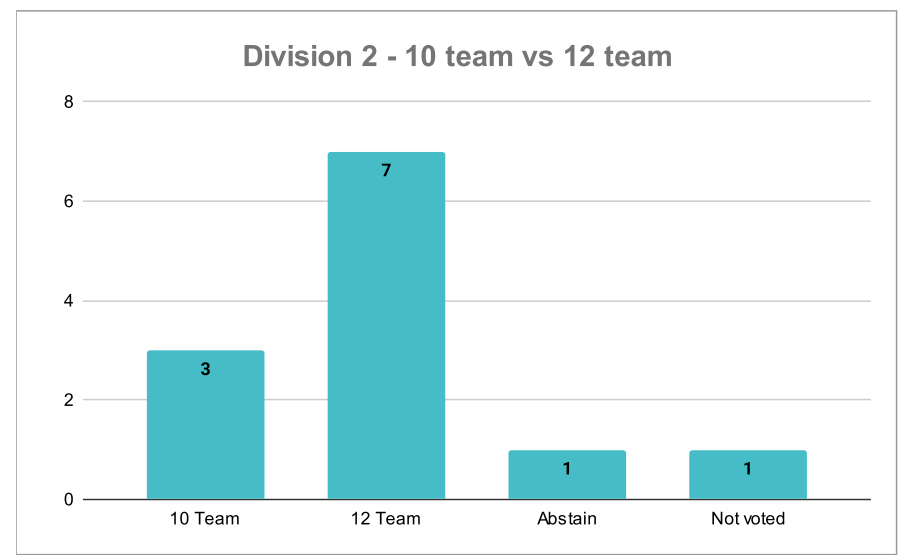

Div 2	10 team	12 Team	Not voted	Abstain
1	Alberbury 1	1	0		
2	Albrighton 1	0	0		1
3	Column 1			1	
4	Ellesmere 1	1	0		
5	Forton 1	0	1		
6	Frankwell 1	0	1		
7	Knockin 1	0	1		
8	Lilleshall 1	0	1		
9	Montgomery 1	0	1		
10	Shelton 2	0	1		
11	Wheaton Aston 1	0	1		
12	Wroxeter 1	1	0		
Totals		10 Team	3		
		12 Team	7		
		Abstain	1		
		Not voted	1